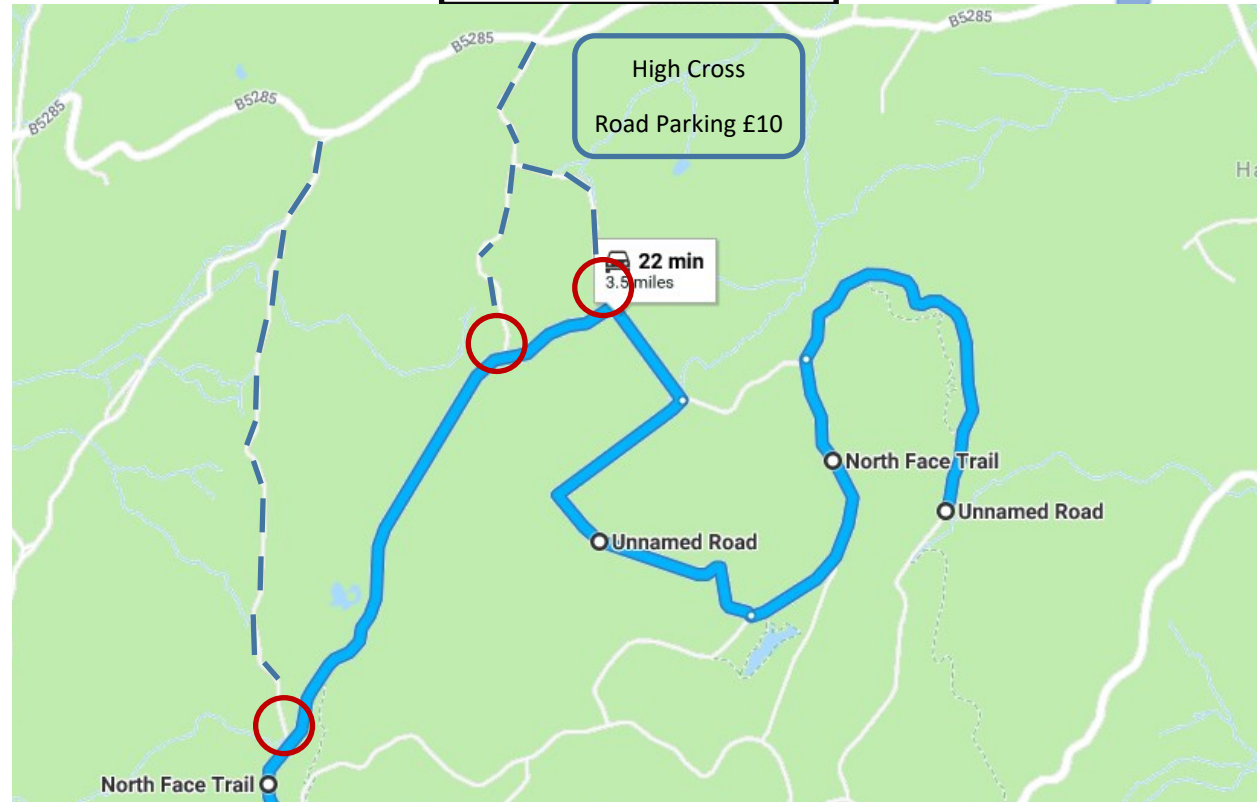

# SS8 Grizedale Area 1 of 3

## KEY

-  Spectator area
-  Parking on visitor centre car park—£10
-  Footpath to spectator area
-  Road car park
-  SS8 stage route

## SS8 Grizedale Area 1 of 3

Postcode: High Cross: LA22 0PP

OS Grid ref for car park: High Cross 96/332/986

GPS : High Cross N54.379041 W-3.029473

1st Car Due: 11:50